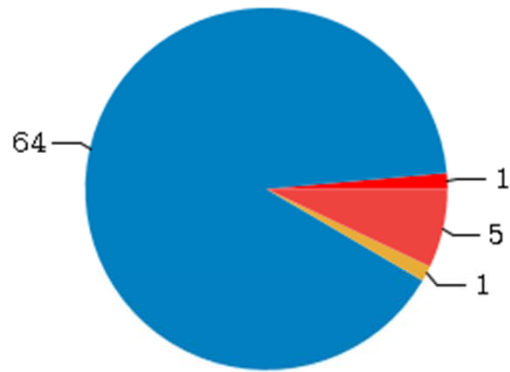

Device EoX Status

Customer:

Gadsden Independent School District
P.O. Drawer 70
Anthony
NM
United States

Partner:

Riverside Technologies

Infrastructure Hardware Status

Infrastructure Software Status

Server Hardware Status