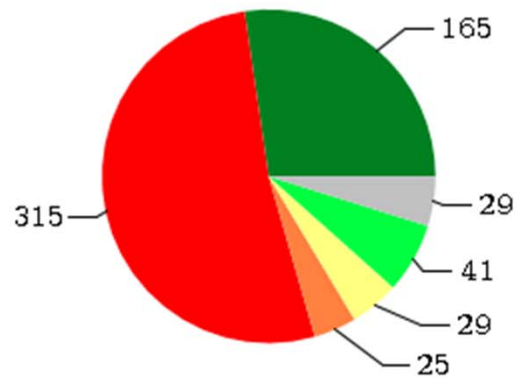

Device EoX Status

Customer:

Gadsden Independent School District
P.O. Drawer 70
Anthony
NM
United States

Partner:

Riverside Technologies

Infrastructure Hardware Status

Infrastructure Software Status

Server Hardware Status