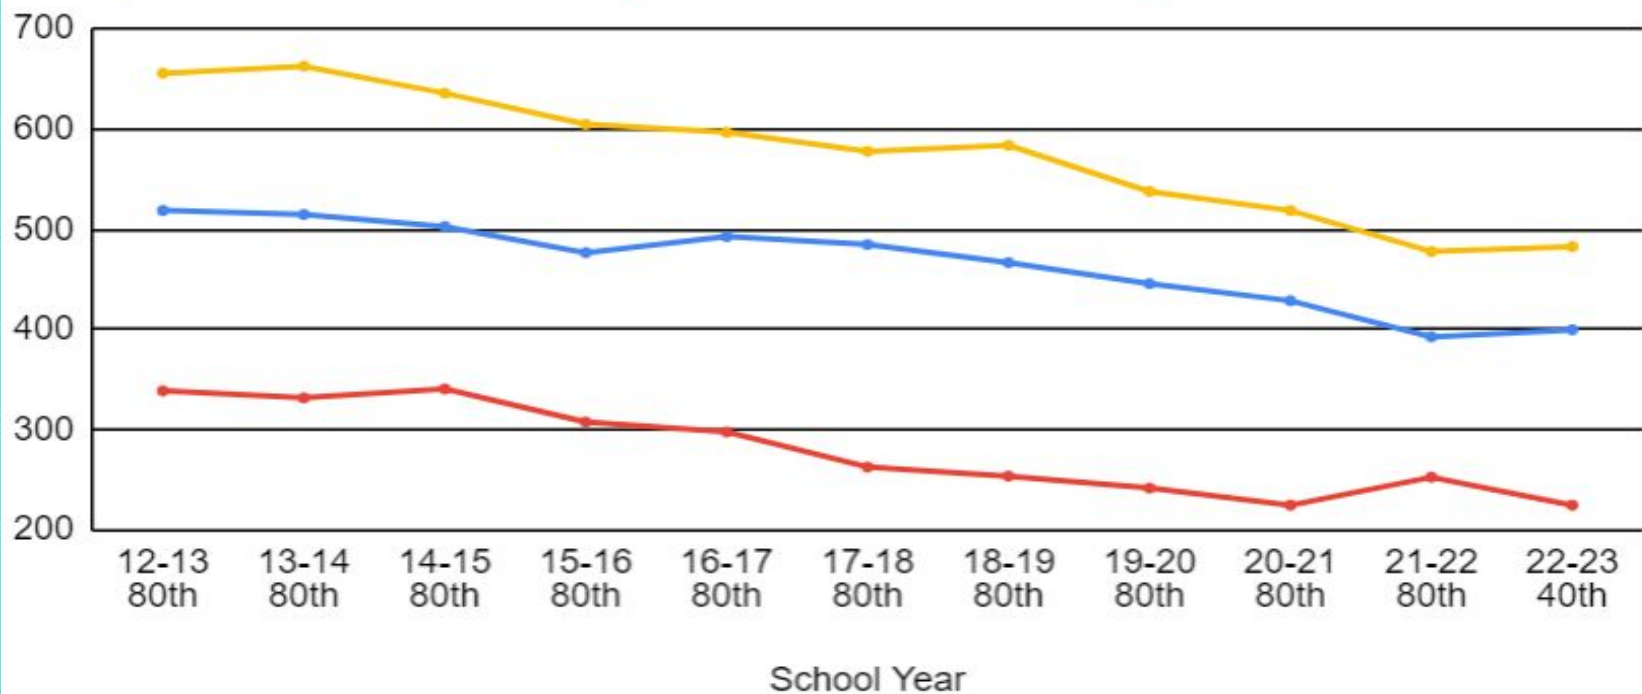

Desert View	Sunland Park	Riverside
School Year	Total Enrollment	Total Enrollment	Total Enrollment
12-13 80th	519	339	656
13-14 80th	515	332	663
14-15 80th	503	341	636
15-16 80th	477	308	605
16-17 80th	493	298	597
17-18 80th	485	263	578
18-19 80th	467	254	584
19-20 80th	446	242	538
20-21 80th	429	225	519
21-22 80th	393	253	478
22-23 40th	400	225	483

Enrollment

10 Year Enrollment Patterns (80 Day)

● Desert View Elementary ● Sunland Park Elementary ● Riverside Elementary