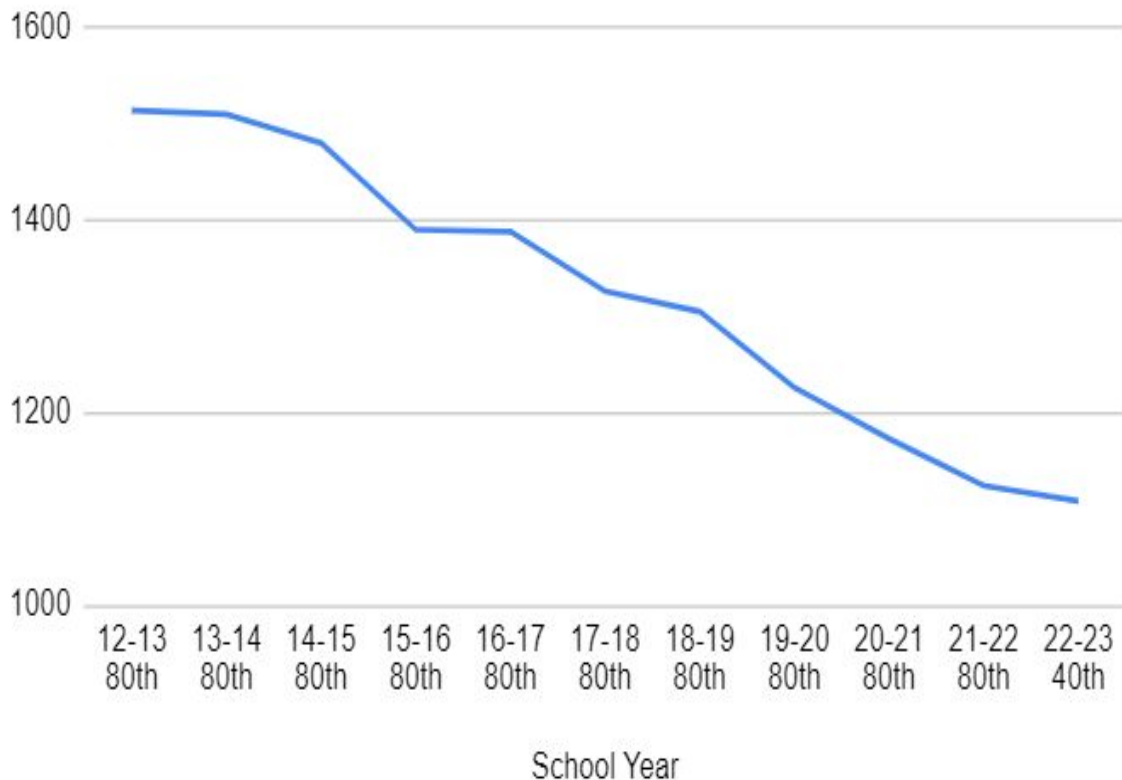

Combined Enrollment: SPE, DVE, and RSE

School Year	
12-13 80th	1514
13-14 80th	1510
14-15 80th	1480
15-16 80th	1390
16-17 80th	1388
17-18 80th	1326
18-19 80th	1305
19-20 80th	1226
20-21 80th	1173
21-22 80th	1124
22-23 40th	1108

10 Year Enrollment Decline (3 School Feeder Pattern)